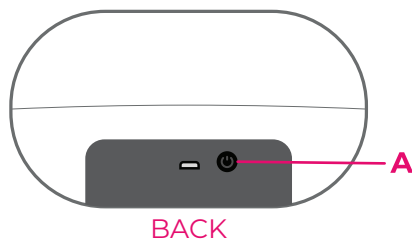

What's included with the Synergy Gold Portable?

- SG Portable Double Adjustable Electric Breast Pump
- 24mm Breast Flanges (2)
- 28mm Breast Flanges (2)
- Gold SpectraWide-Neck Storage Bottles with discs, caps, and covers (2)
- Duckbill Valves (2)
- Backflow Protectors (2)
- Tubing with Adapter Ends (2)
- 5 Volt AC Power Adapter (1)

Pump Function and Highlights

The **power** button (**A**) is located at the back of the pump.

Press the **L** and **R** buttons (**B**) to turn on independent motors for double pumping.

We recommend starting your pumping session on massage mode, indicated by the **3 wave** button (**C**) on the screen.

On massage mode, you will have 5 levels of vacuum that can be independently adjusted .

Cycle is set to quick speed for letdown.

Press the **3 wave** button to switch from massage to expression, indicated by the milk drop icon on the screen.