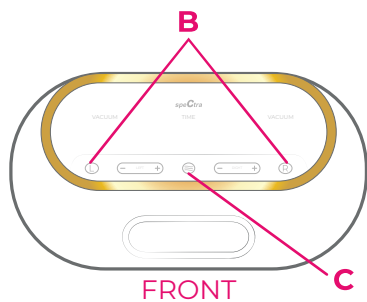

What's included with the Synergy Gold Portable?

- SG Portable Double Adjustable Electric Breast Pump
- 24mm Breast Flanges (2)
- 28mm Breast Flanges (2)
- Gold SpectraWide-Neck Storage Bottles with discs, caps, and covers (2)
- Duckbill Valves (2)
- Backflow Protectors (2)
- Tubing with Adapter Ends (2)
- 5 Volt AC Power Adapter (1)

Pump Function and Highlights

The **power** button (**A**) is located at the back of the pump.

Press the **L** and **R** buttons (**B**) to turn on independent motors for double pumping.

We recommend starting your pumping session on massage mode, indicated by the **3 wave** button (**C**) on the screen.

On massage mode, you will have 5 levels of vacuum that can be independently adjusted .

Cycle is set to quick speed for letdown.

Press the **3 wave** button to switch from massage to expression, indicated by the milk drop icon on the screen.

On expression mode, you will have 12 levels of vacuum and a preset cycle speed.

To stop double pumping, press the **power** button and then remove the flanges. To stop pumping on one side, select either the **L** or **R** button.